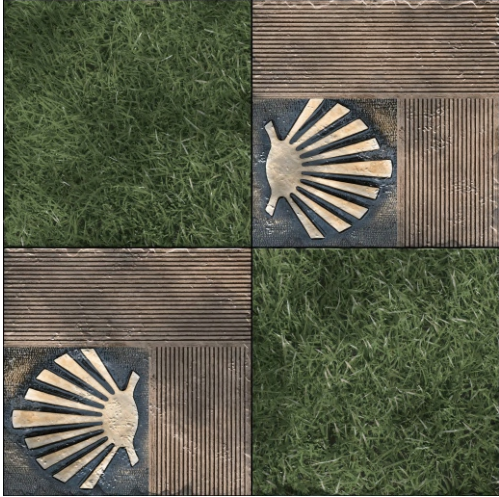

Forest Green

400x400MM | Parking tiles

Plain Punch Rustic

ARMY_07