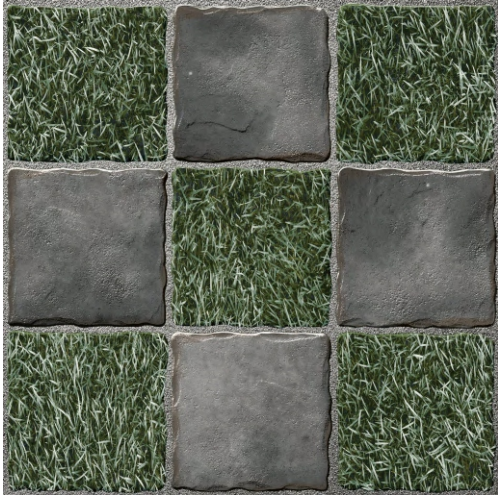

ARMY_19

ARMY_20

ARMY_19

Forest Green

400x400MM | Parking tiles

Plain Punch Rustic

ARMY_21

ARMY_22