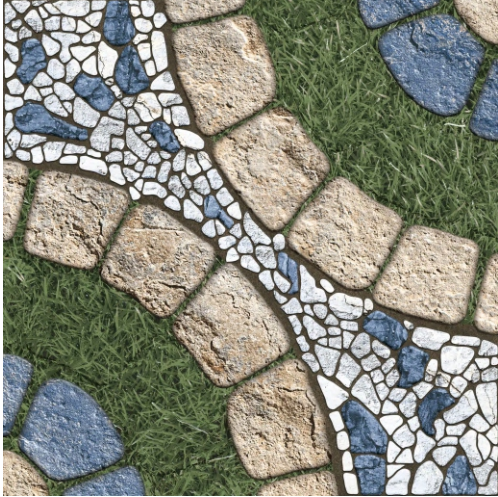

ARMY_06

Forest Green

400x400MM | Parking tiles

Plain Punch Rustic

ARMY_07

ARMY_08

ARMY_08

Forest Green