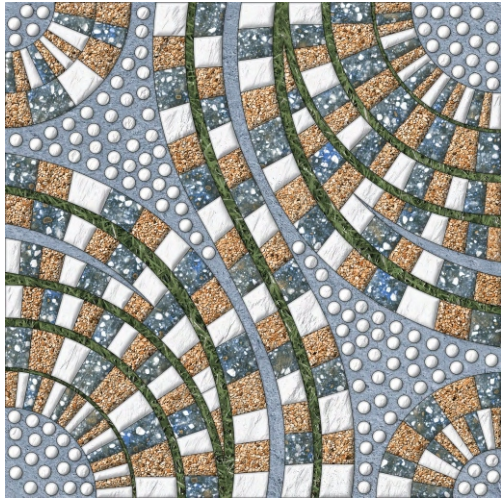

Forest Green

400x400MM | Parking tiles

● Plain ● Punch ● Rustic

ARMY_09