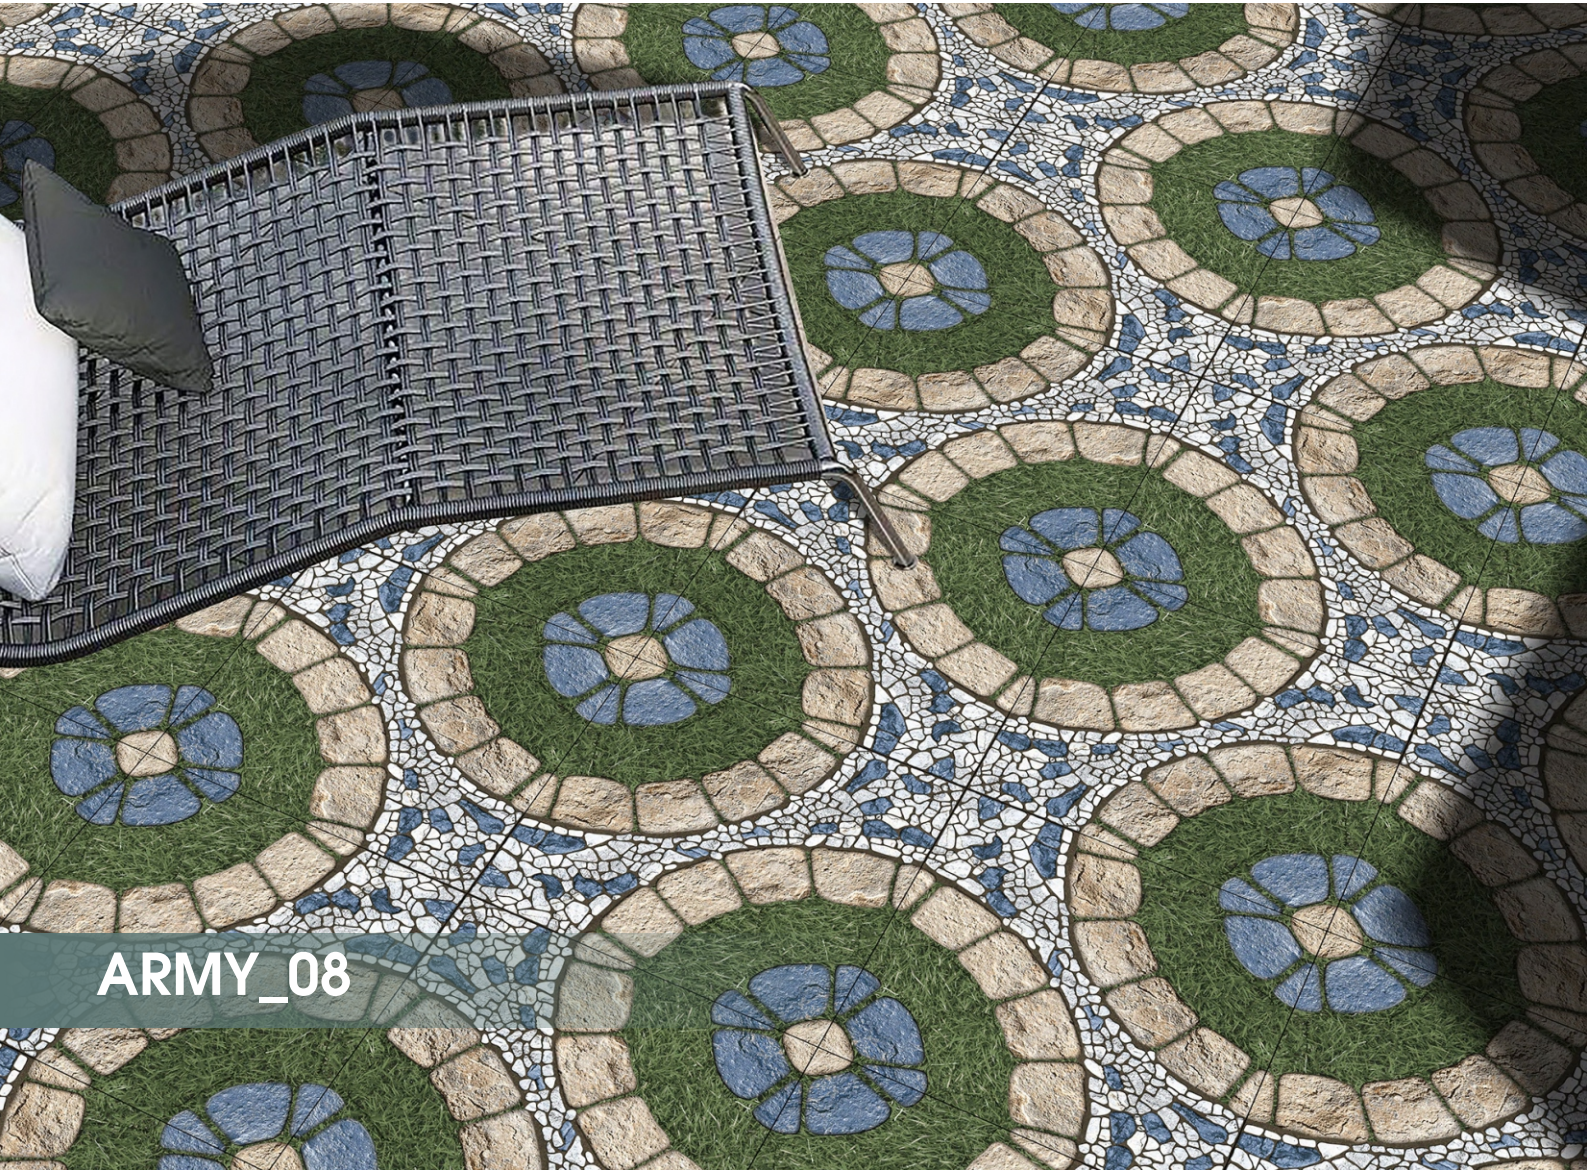

Forest Green

400x400MM | Parking tiles

Plain Punch Rustic

ARMY_08