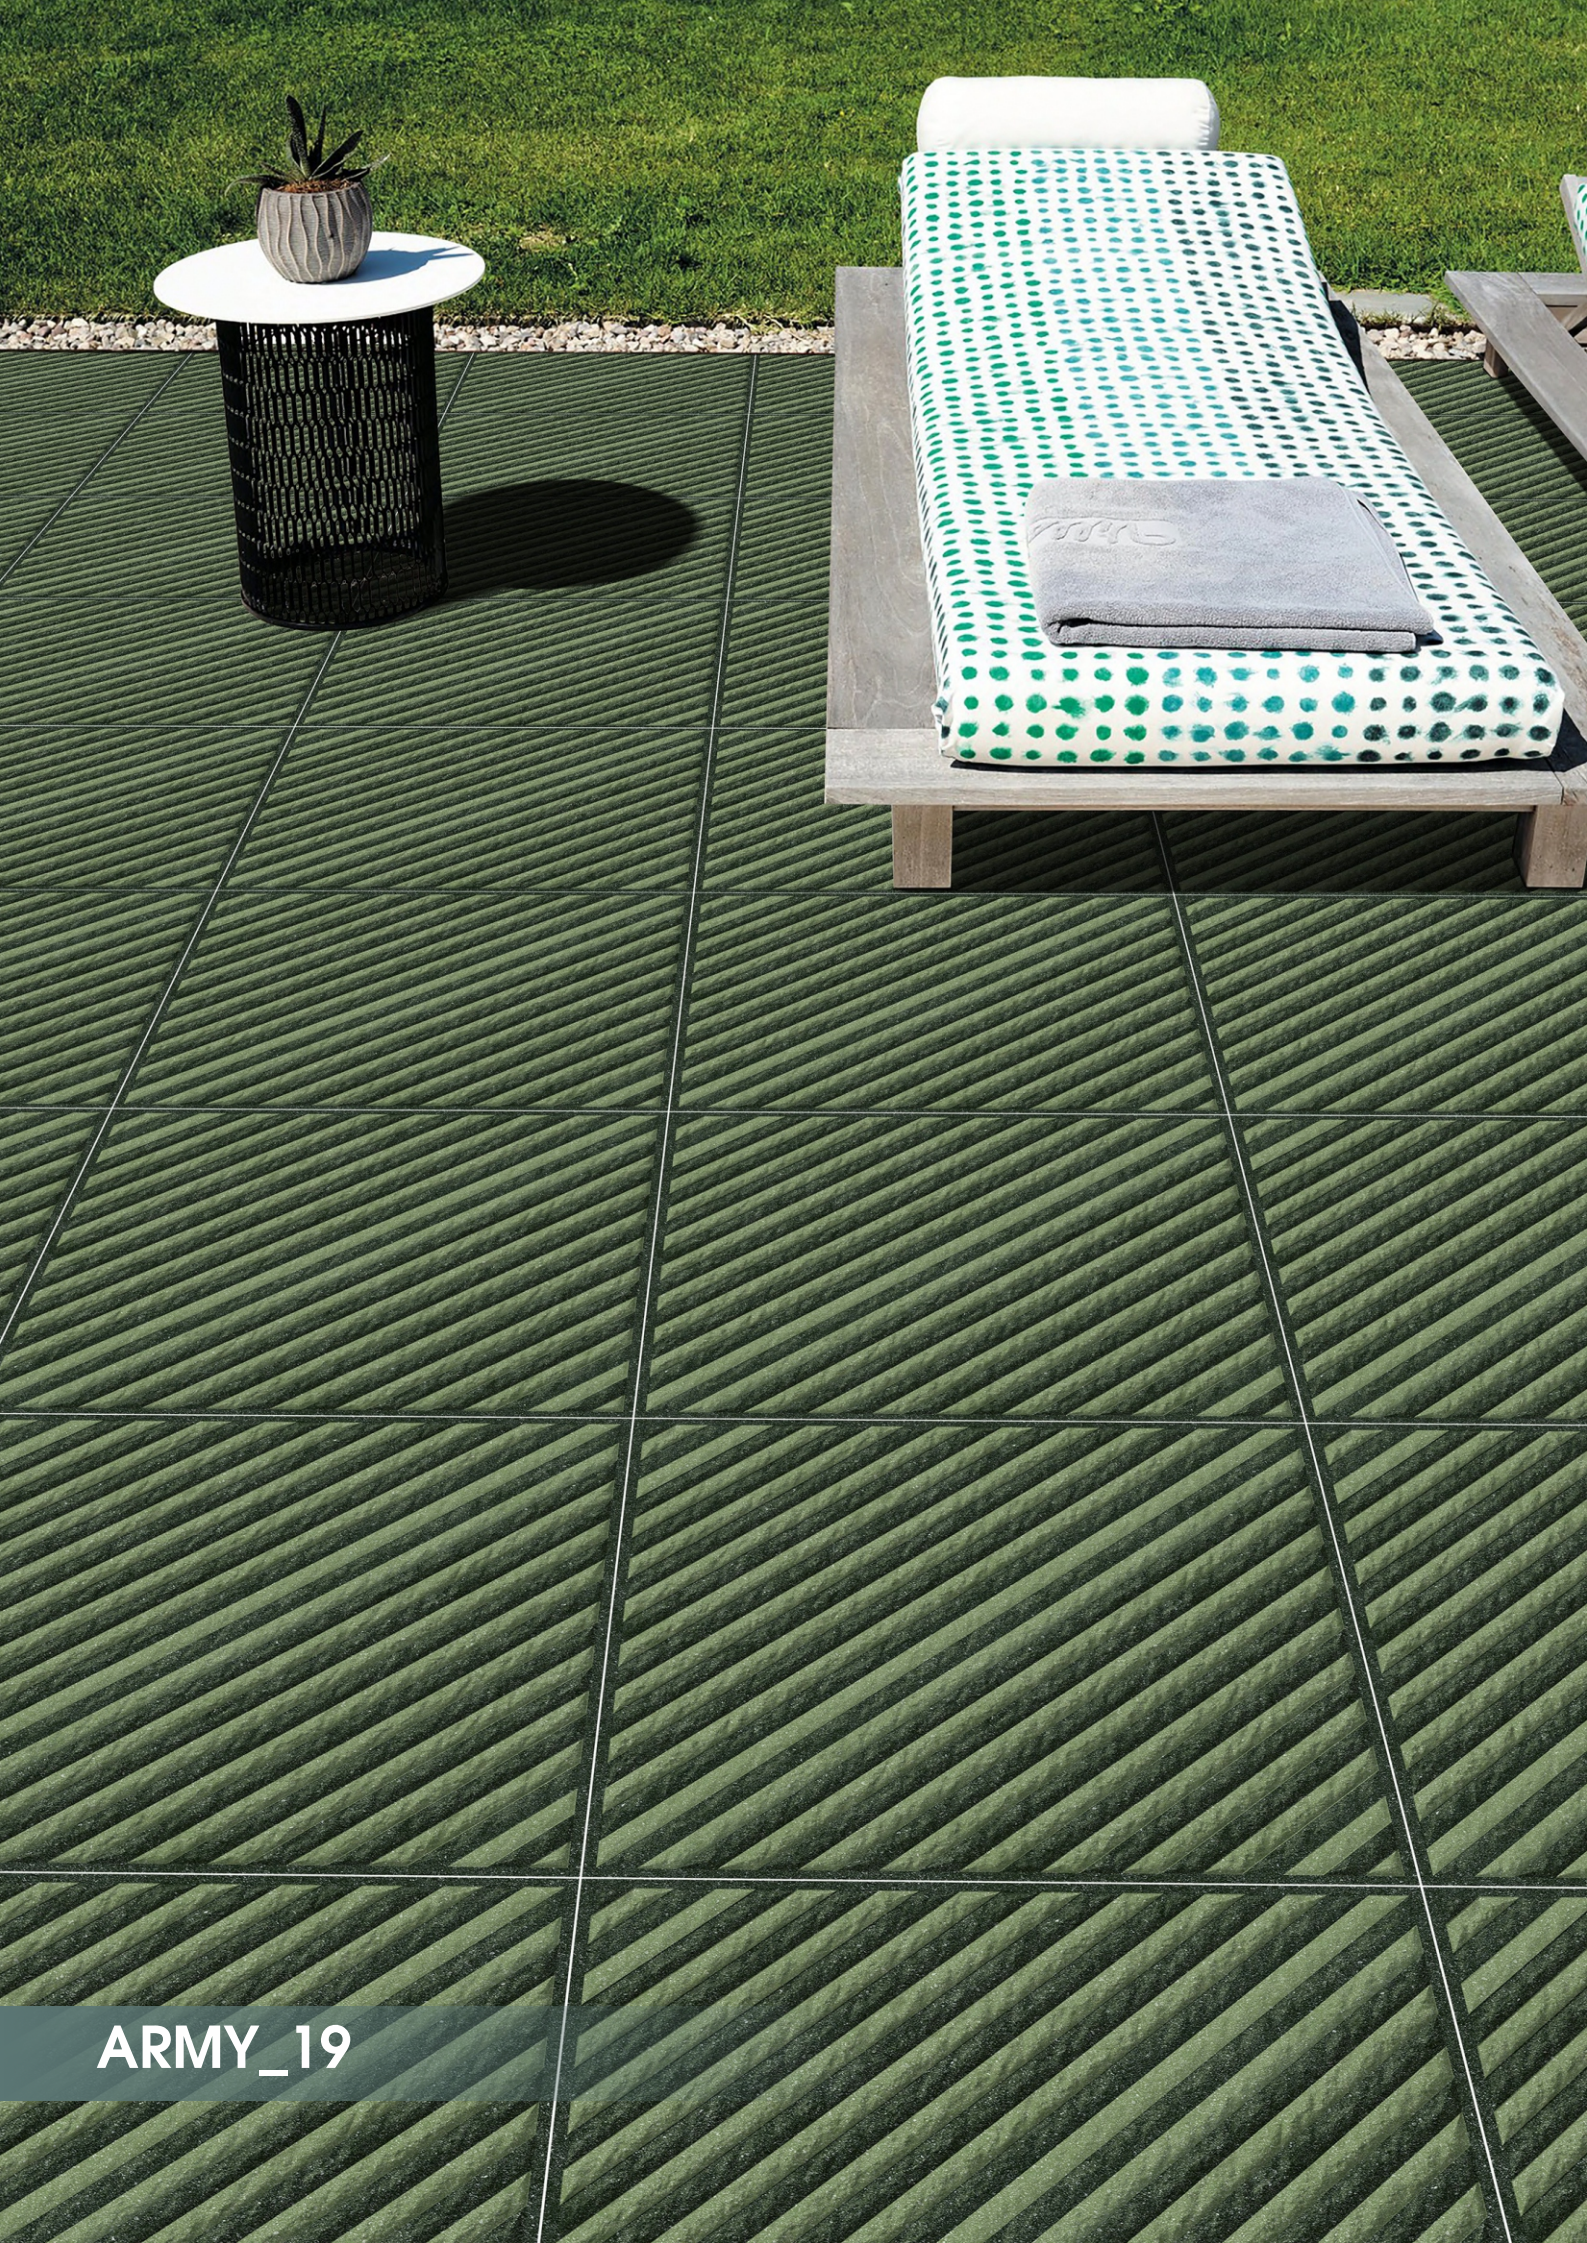

ARMY_19

ARMY_20

ARMY_19

Forest Green

400x400MM | Parking tiles

Plain Punch Rustic

ARMY_21

ARMY_22